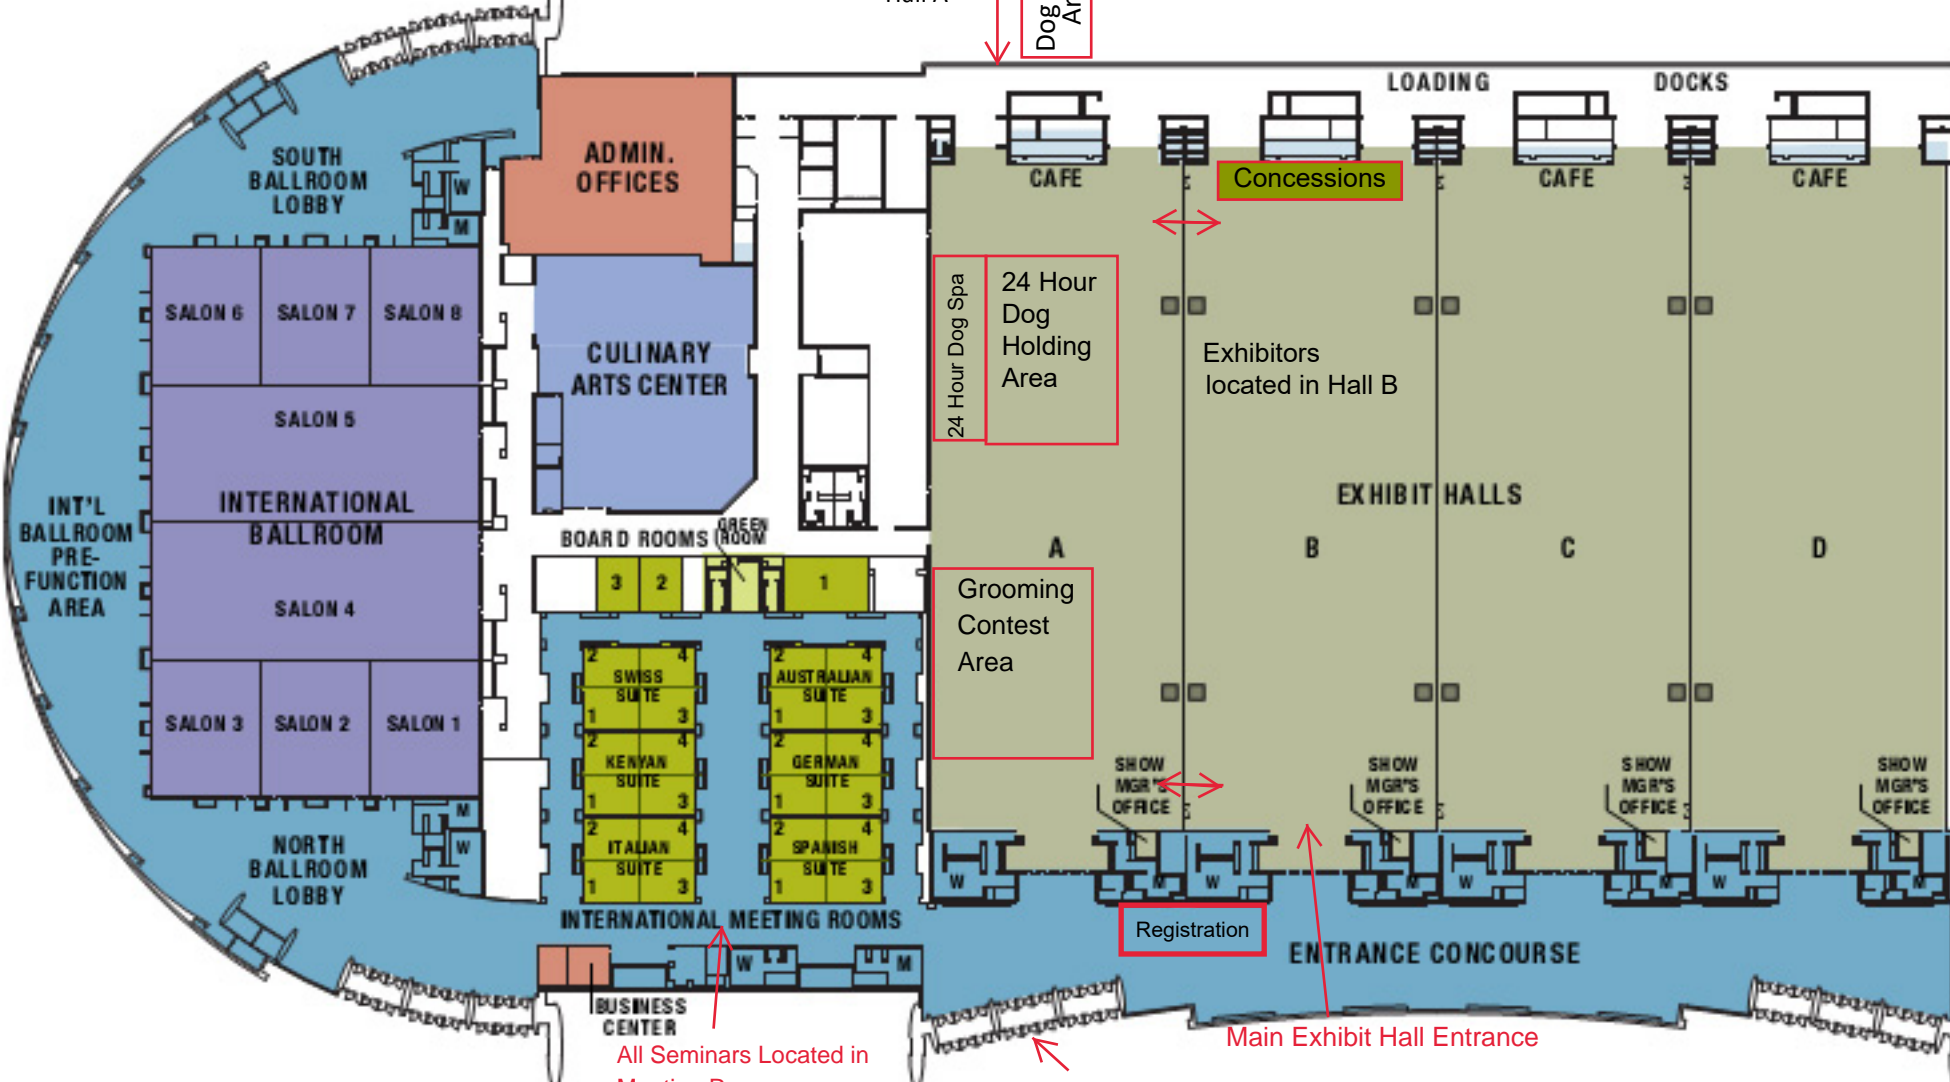

**Dog Loading & Unloading**

24-Hour Entrance  
Hall A

Dog Potty  
Area

GICC - Back of Convention Center - Dock Area

All Seminars Located in Meeting Rooms

Attendee Entrance (locked at night)

Main Exhibit Hall Entrance

Registration

Grooming Contest Area

24 Hour Dog Spa  
24 Hour Dog Holding Area

Concessions

Exhibitors located in Hall B

EXHIBIT HALLS

ADMIN. OFFICES

CULINARY ARTS CENTER

SOUTH BALLROOM LOBBY

INTERNATIONAL BALLROOM

NORTH BALLROOM LOBBY

INT'L BALLROOM PRE-FUNCTION AREA

CAFE

CAFE

CAFE

LOADING

DOCKS

BOARD ROOMS (GREEN ROOM)

BUSINESS CENTER

SHOW MGR'S OFFICE

SHOW MGR'S OFFICE

SHOW MGR'S OFFICE

SHOW MGR'S OFFICE

ENTRANCE CONCOURSE